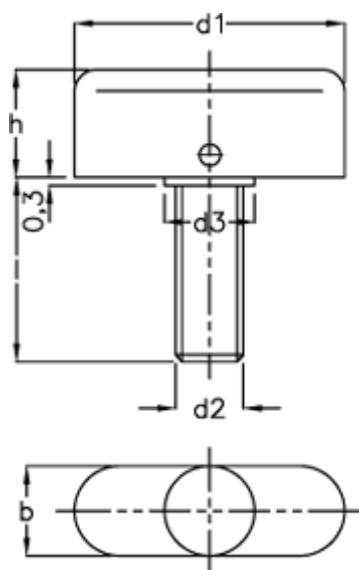

Article number: 200016431A

Description: E+G Wing screw GN 431-36-M8-32
Rustfast

Measures

b	= 12
d1	= 36
d2	= M8
d3	= 12
H	= 14.5
Length l	= 32